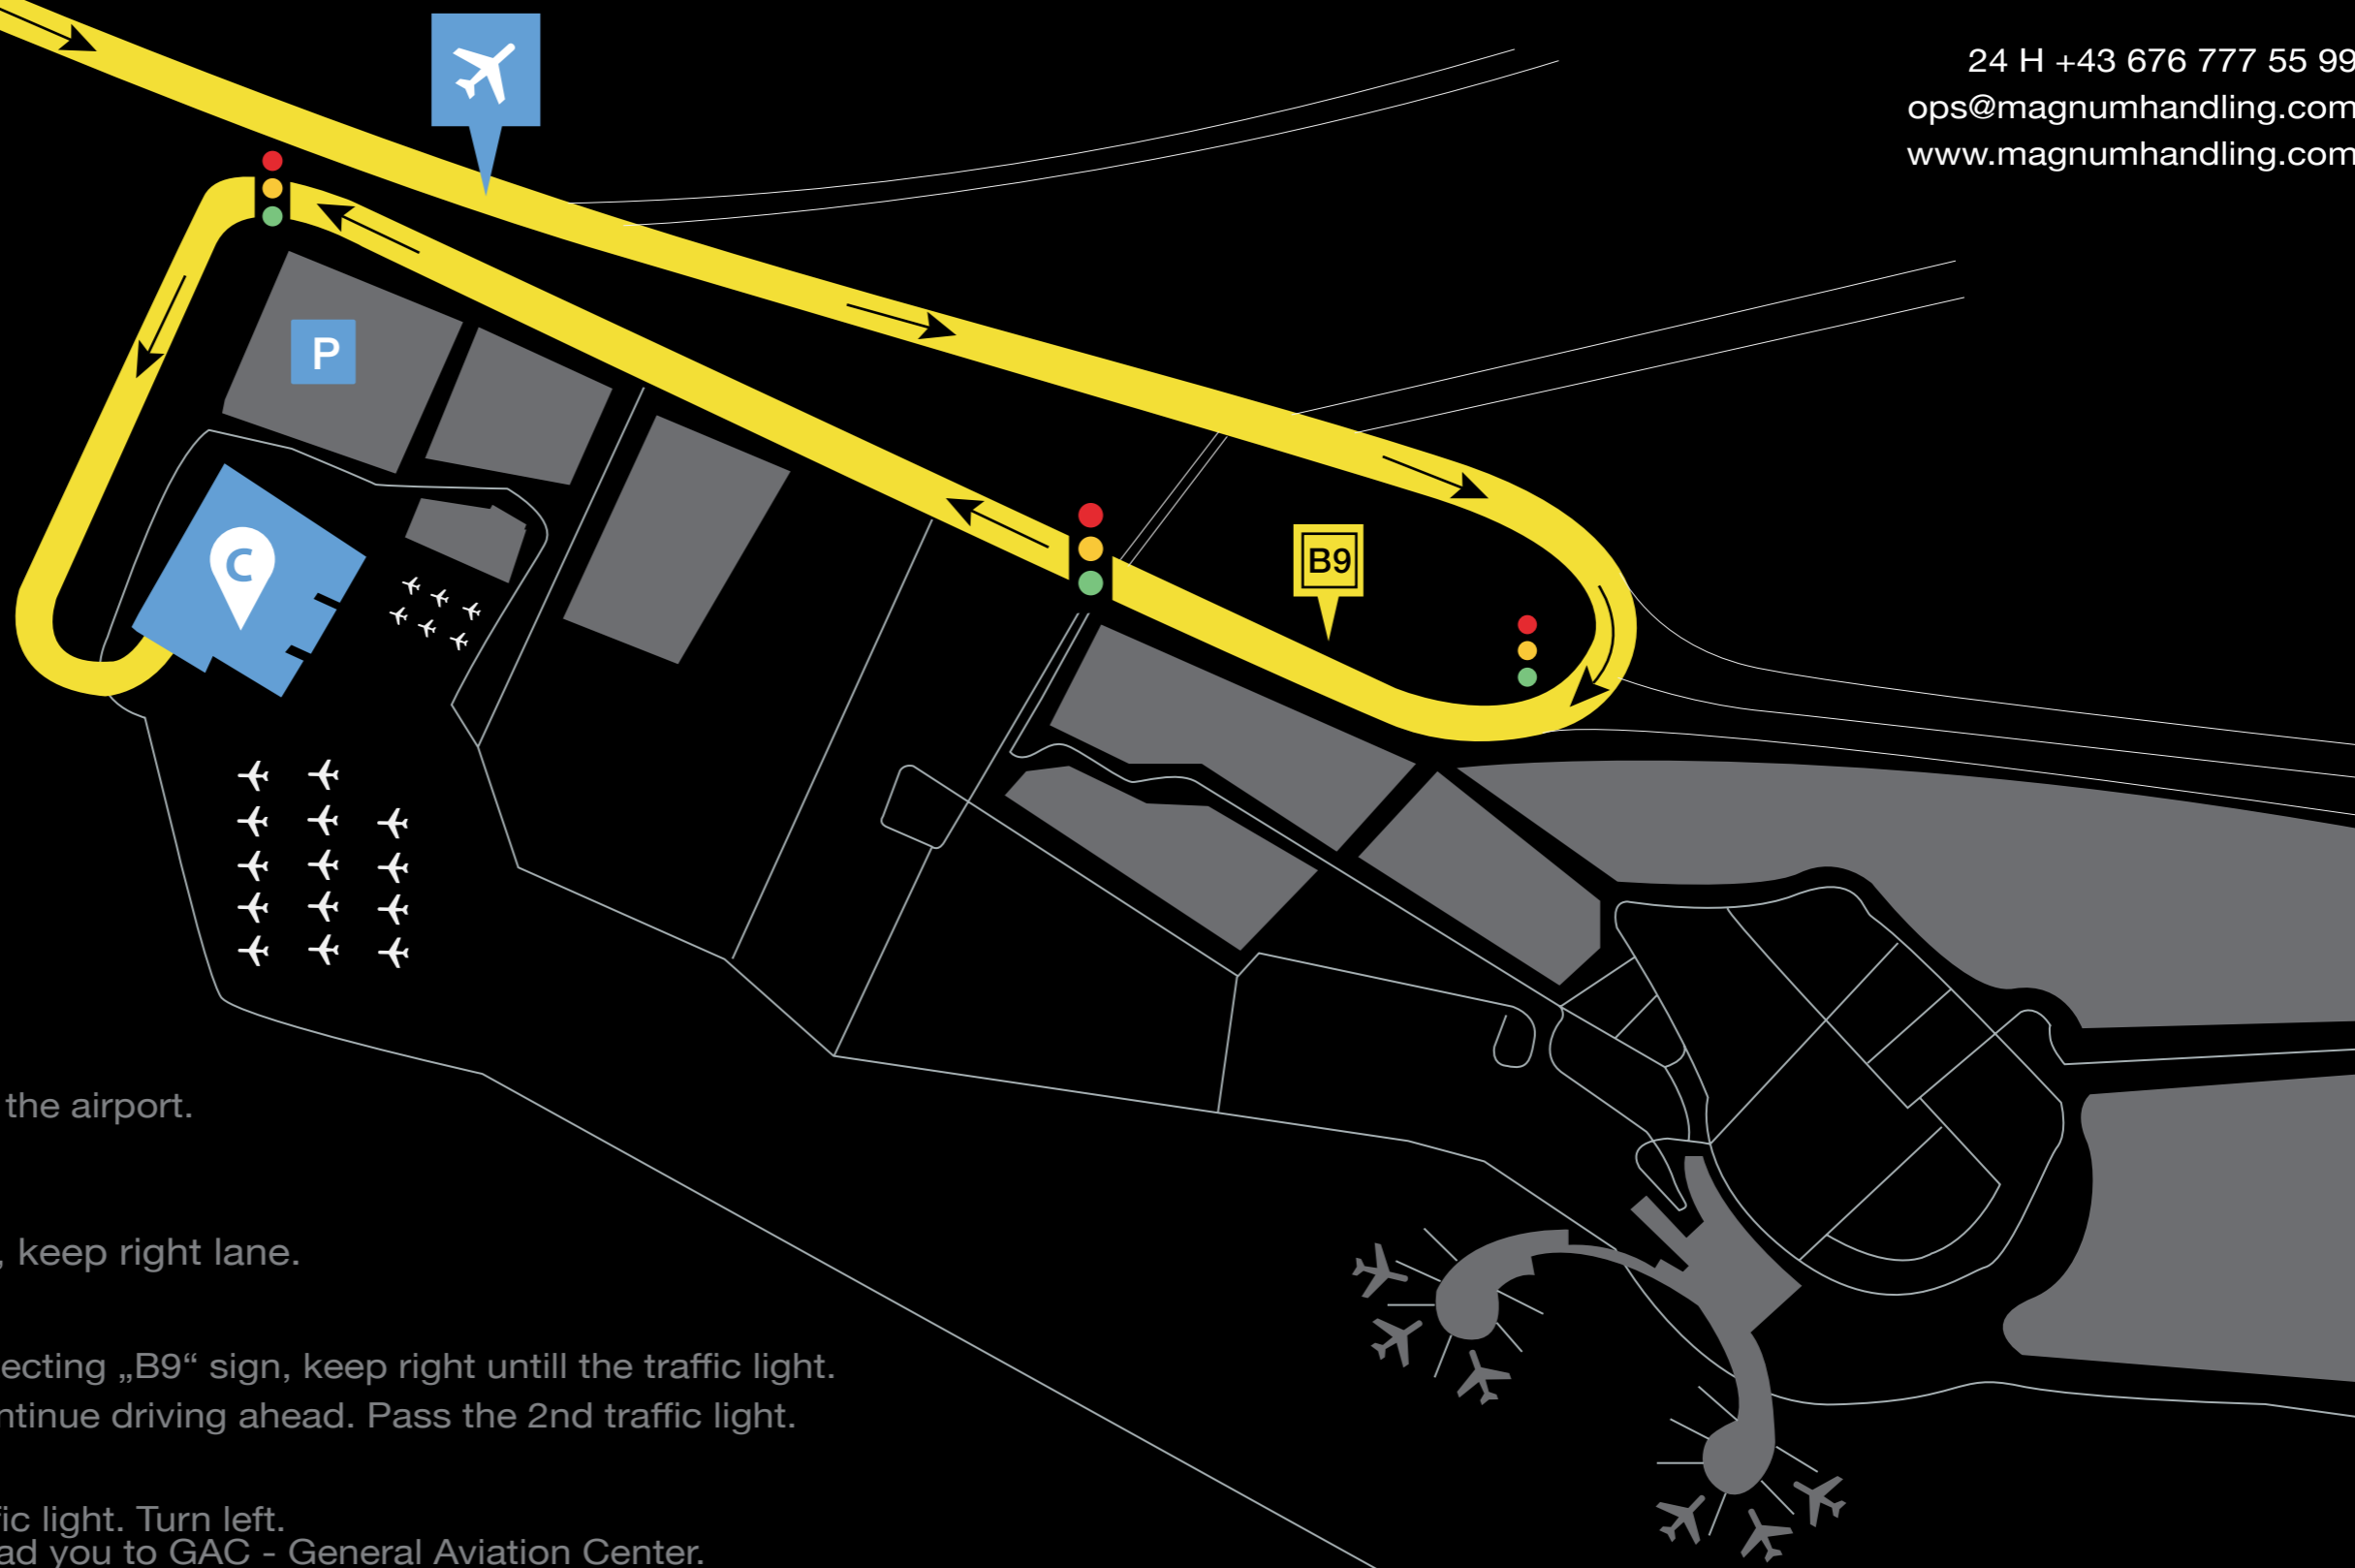

### DIRECTIONS MAP

VIENNA → AIRPORT

GPS coordinations:  
48° 07' 45" North  
16° 32' 05" East

Take A4 highway towards the airport.

Once detecting the sign, keep right lane.

Exit the highway once detecting „B9“ sign, keep right until the traffic light. Turn right at the lights, continue driving ahead. Pass the 2nd traffic light.

Continue until the 3d traffic light. Turn left. The short side road will lead you to GAC - General Aviation Center.